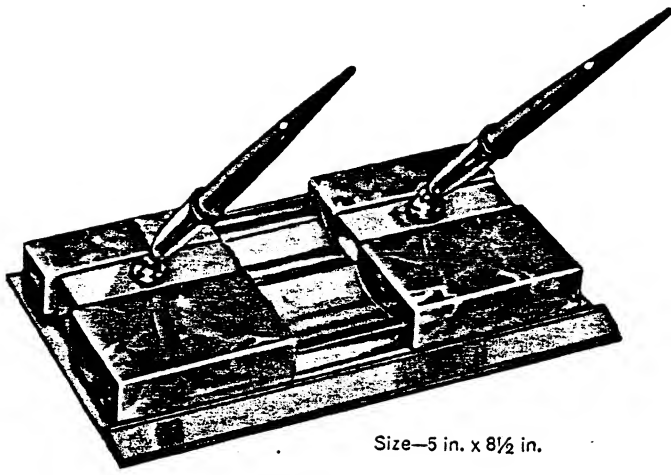

Size—5 in. x 8½ in.

2-60G

Green Brazilian Onyx
With Two 92SD White Dot Pens
$60.00

With Other Combinations:
92SD and RL4D Stratowriter
and Metal Sockets **$58.00**
92SD and LD6 Pencil **$55.50**
Two 55SD Sheaffer Pens **$51.00**
55SD Pen and LD6 Pencil **$51.00**

3-60J

PHYSICIAN'S SET
Jet Crystal
With Two 92SD White Dot Pens
$60.00

With Other Combinations:
92SD and RL4D Stratowriter **$58.00**
92SD and LD6 Pencil **$55.50**
Two 55SD Sheaffer Pens **$51.00**
55SD Pen and LD6 Pencil **$51.00**